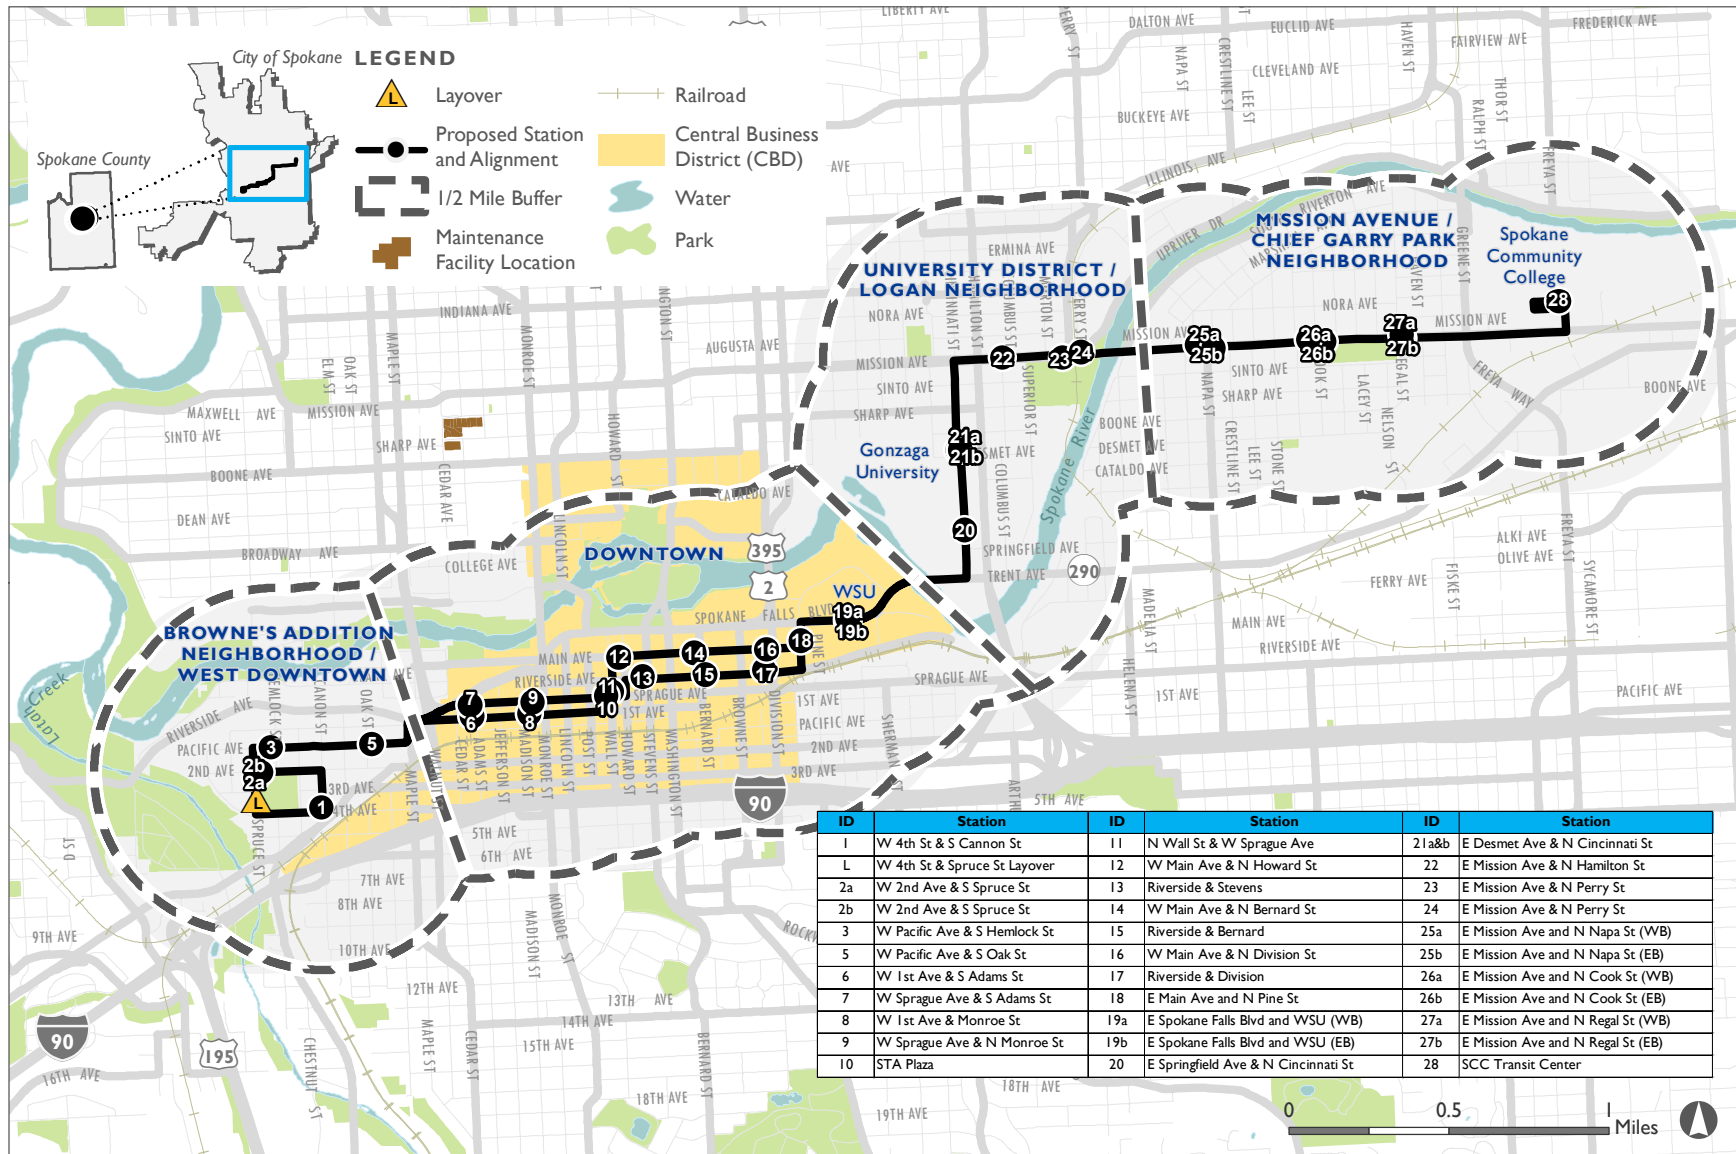

CENTRAL CITY LINE

Station Locations

Date: 4/18/2019 Sources: City of Spokane, Spokane County, SRTC